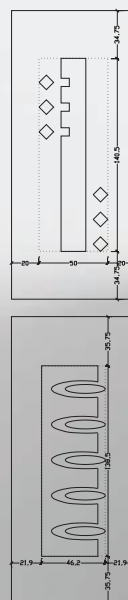

Χρώματα και inox!!!

Δώστε στον εαυτό σας αυτό που του αξίζει. Ένα ευχάριστο παιχνίδι χρωμάτων και γεωμετρικών σχημάτων της αρεσκείας σας, εντάσσονται με μοναδικό στυλ στο χώρο σας.

ALU 1280
ALU 1290

Colors and INOX!!!

Give yourself what it deserves. A pleasant color and geometrical pattern trip of your choice that incorporate in your space with a unique way.

spring

summer

autumn

winter