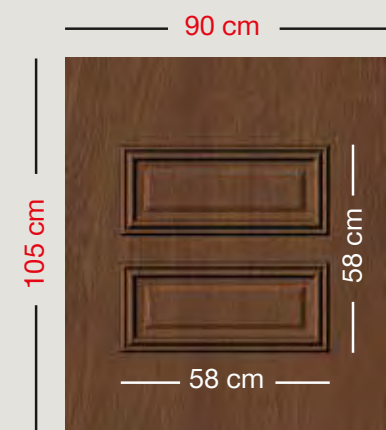

Code: **4842**
Glass: Sandblast
Design: 40 X 140 cm

Code: **4844**
Glass: Sandblast
Design: 35 X 140 cm

Code: **4846**
Glass: Sandblast
Design: 40 X 140 cm

small panels

Code: 6295

Code: 6296

Code: 6297

Code: 6515