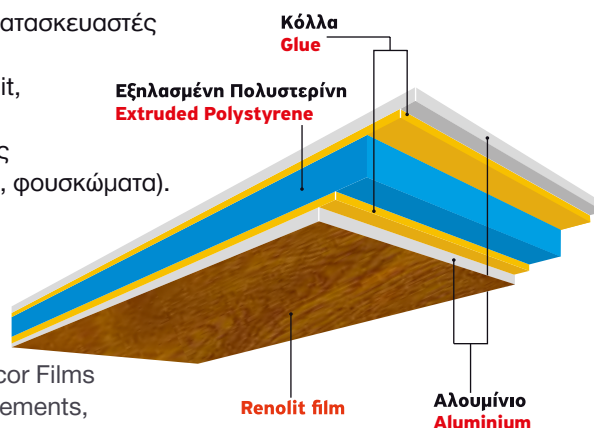

combo®

pvc door panels with aluminium

Page / Σελ.: 67 - 111

Ένα πρωτοποριακό προϊόν με εξαιρετικά χαρακτηριστικά, για τους κατασκευαστές συνθετικών κουφωμάτων.
Πρόκειται για πάνελ αλουμινίου με εξωτερική επικάλυψη φιλμ Renolit, όμοια με αυτή των χρωματιστών κουφωμάτων PVC.
Προσφέρουν υψηλή αντοχή σε εξωτερικές συνθήκες αποφεύγοντας έτσι τα συνηθισμένα προβλήματα των συνθετικών πάνελ (σκασιμάτα, φουσκώματα).
Είναι διαθέσιμα σε 18 αποχρώσεις Renolit και δεκάδες σχέδια καλύπτοντας κάθε αισθητική απαίτηση.

An innovative product with exceptional features for all the plastic profile constructors.

Aluminium panel featuring the world renowned RENOLIT Wood Decor Films as seen on Wood Decor PVC profiles. Supreme resistance to the elements, free from all the common problems of the plastic panels like cracks and puffs.
Available in 18 colors and dozens of patterns to satisfy your needs.